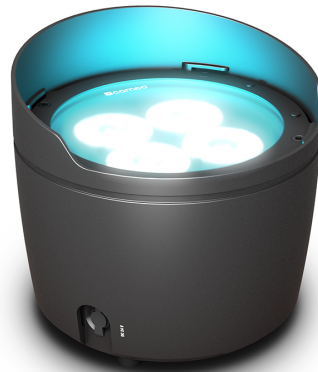

Drop B4

Drop Series

#CLDROPB4

Flexibility meets design! Professionals and rental firms are better prepared with this battery-powered PAR! Whether they're standing, hanging or mounted in some other way, our DROP series uplights always look good. This is thanks to their intelligently attached bracket with no visible screws. The innovative bracket is screwed onto the uplight from below and not from the side as is standard. When unmounted, the lamp boasts a very clean, simple exterior. Mounting options are flexible, either on the bracket or standing on rubber feet. When positioned upright and standing (without the mounted bracket), a built-in adjustment screw is available for tilt manipulation. Rated with protection class IP65, this uplight is also suitable for outdoor use. The long-life battery also ensures reliable operation.

4

Dispersion

(Filter 1) 32 °, (Filter 2) 45 °, 22 °

DMX mode

2 x 13-channel, 20-channel, 3-channel, 4-channel, 6-channel, 7-channel

DMX Functions

CCT, colour change, colour fade, colour macro, Dimmer, Dimmer Curve, Dimmer Fine, Dimmer Response, DMX Delay, RGBWA + UV, strobe

Standalone modes

Auto programs, colour macro, Colour Mix, strobe, Tunable White, User Colours

Control

IR Remote Control, W-DMX

Controls

Down, Enter, Mode, Up

Indicators

OLED Display

Cabinet colour

Black

Protection class IP

IP65

Cooling

Convection

Illuminance

6750 lx @ 1 m