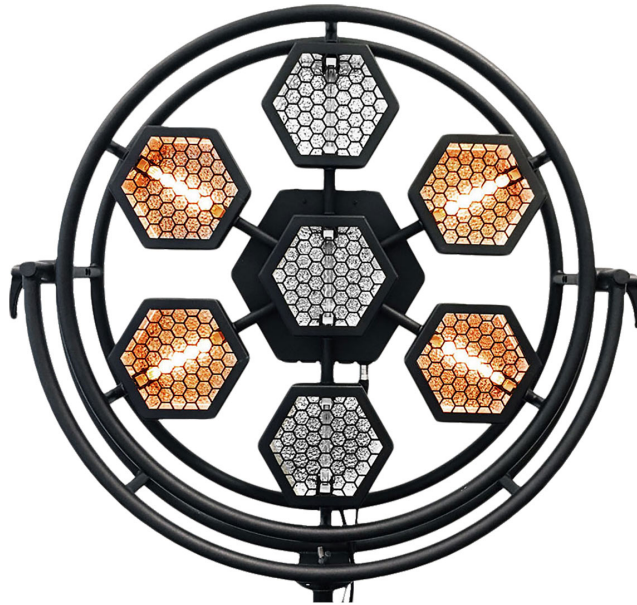

# P1 Retro Lamp

Portman Lights

---

## #P1-RETRO

Portman P1 is the first retro lamp which is perfect in every detail and beautiful. It can be used as a part of scenery but also as a strong light source.

---

#### Main features

- Beautiful and high quality
- 7 DMX channels
- Built in dimmers and electronic kit
- 7 x 230W halogen lamps
- 3-PIN and 5-PIN XLR connectors
- Built in backlight display
- Can be easily installed on tripod or hang on clamp

#### Dimensions

85 x 99 x 17 cm