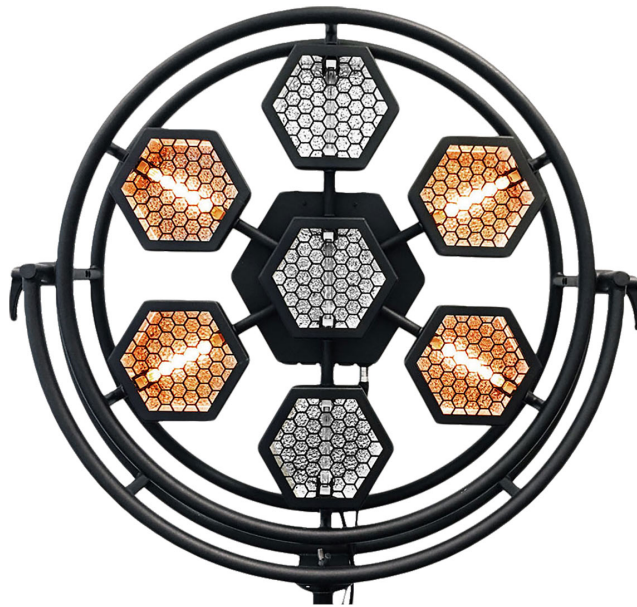

# P1 Retro Lamp

Portman Lights

---

## #P1-RETRO

Portman P1 is the first retro lamp which is perfect in every detail and beautiful. It can be used as a part of scenery but also as a strong light source.

---

#### Main features

- Beautiful and high quality
- 7 DMX channels
- Built in dimmers and electronic kit
- 7 x 230W halogen lamps
- 3-PIN and 5-PIN XLR connectors
- Built in backlight display
- Can be easily installed on tripod or hang on clamp

**Reflector colors**

Silver (standard)  
Gold

---