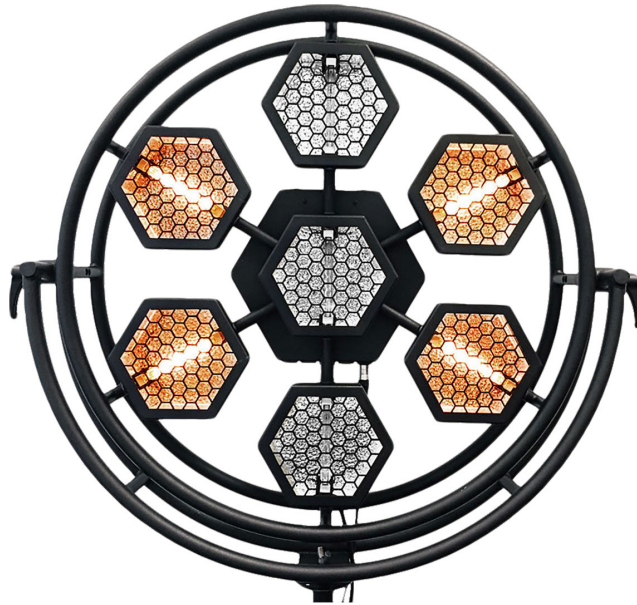

# P1 Retro Lamp

Portman Lights

## #P1-RETRO

Portman P1 is the first retro lamp which is perfect in every detail and beautiful. It can be used as a part of scenery but also as a strong light source.

#### Main features

- Beautiful and high quality
- 7 DMX channels
- Built in dimmers and electronic kit
- 7 x 230W halogen lamps
- 3-PIN and 5-PIN XLR connectors
- Built in backlight display
- Can be easily installed on tripod or hang on clamp

#### Dimensions

85 x 99 x 17 cm