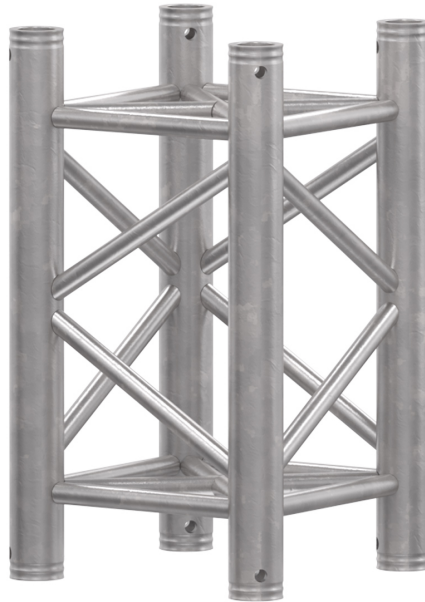

G34P 0.5m

Trusses

#G34P-0.5

This superior hanging system is ideal for trade shows, shows and the audiovisual industry. The G34P product uses a 3mm thick aluminum tubing to allow for a higher load capacity. It is available in a natural polished finish or with a coating in the color of your choice.

Dimensions

290mm X 290mm

Length

500mm

Main Tube Diameter

50mm

Main Tube Thickness

3mm

**Braces Tube
Diameter**

20mm

**Braces Tube
Thickness**

2mm

Material

6082-T6 Aluminum

Connectors

Included

Options

2-way to 6-way various corners available
Various baseplate available
