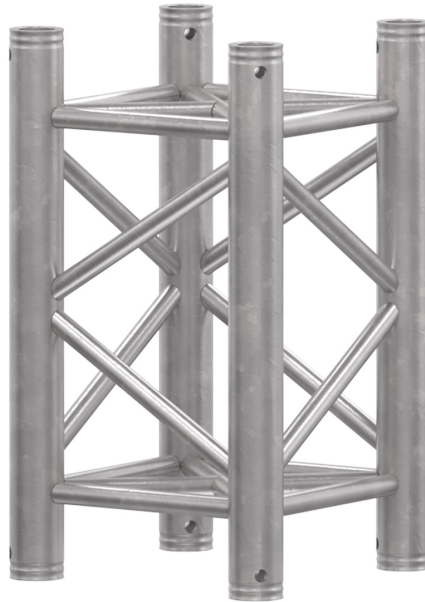

# G34P 0.5m

Trusses

#G34P-0.5

This superior hanging system is ideal for trade shows, shows and the audiovisual industry. The G34P product uses a 3mm thick aluminum tubing to allow for a higher load capacity. It is available in a natural polished finish or with a coating in the color of your choice.

## Dimensions

290mm X 290mm

## Length

500mm

## Main Tube Diameter

50mm