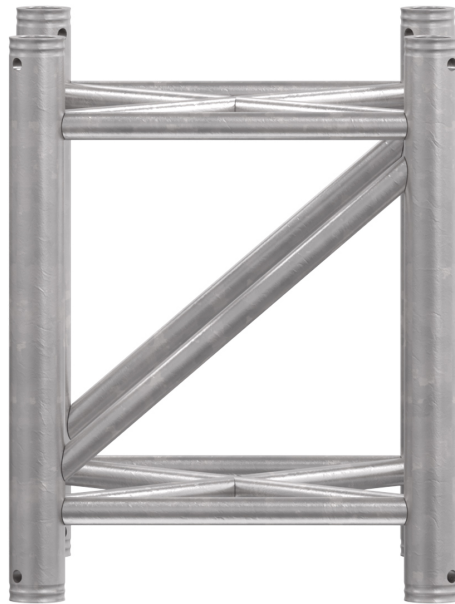

G44P 0.5m

Trusses

#G44P-0.5

This superior hanging system is ideal for trade shows, shows and the audiovisual industry. The G44P product uses a 3mm thick aluminum tubing to allow for a higher load capacity. It is available in a natural polished finish or with a coating in the color of your choice.

Dimensions

400 X 400mm

Length

500mm

Main Tube Diameter

50mm

Main Tube Thickness

3mm

**Braces Tube
Diameter**

25mm

**Braces Tube
Thickness**

3mm

Material

6082-T6 Aluminum

Connectors

Included

Options

2-way to 6-way various corners available
Various baseplate available
