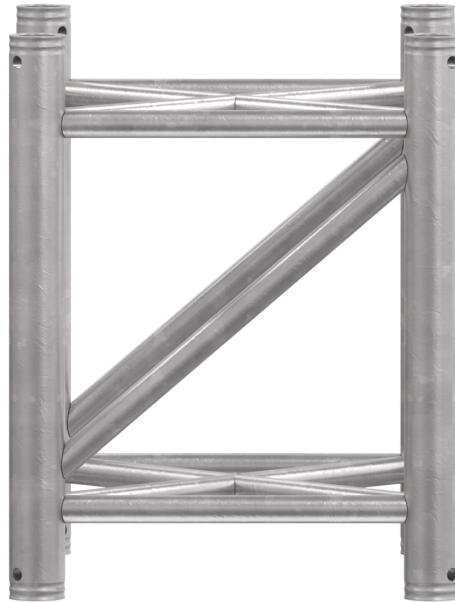

G44P 0.5m

Trusses

#G44P-0.5

This superior hanging system is ideal for trade shows, shows and the audiovisual industry. The G44P product uses a 3mm thick aluminum tubing to allow for a higher load capacity. It is available in a natural polished finish or with a coating in the color of your choice.

Dimensions

400 X 400mm

Length

500mm

Main Tube Diameter

50mm

Main Tube Thickness

3mm

**Braces Tube
Diameter**

25mm

**Braces Tube
Thickness**

3mm

Material

6082-T6 Aluminum

Connectors

Included

Options

2-way to 6-way various corners available
Various baseplate available
