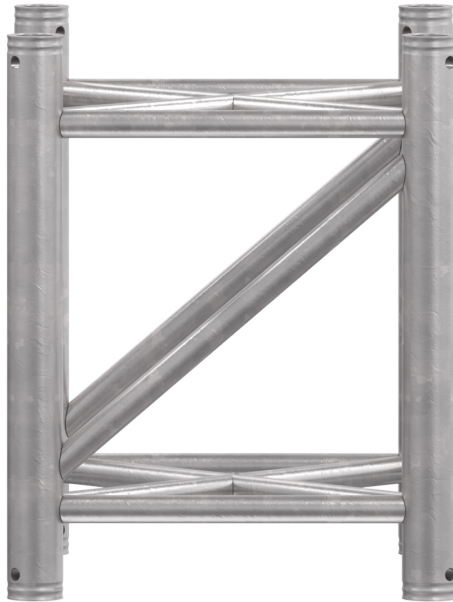

G44P 0.5m

Trusses

#G44P-0.5

This superior hanging system is ideal for trade shows, shows and the audiovisual industry. The G44P product uses a 3mm thick aluminum tubing to allow for a higher load capacity. It is available in a natural polished finish or with a coating in the color of your choice.

Dimensions

400 X 400mm

Length

500mm

Main Tube Diameter

50mm

Main Tube Thickness

3mm

**Braces Tube
Diameter**

25mm

**Braces Tube
Thickness**

3mm

Material

6082-T6 Aluminum

Connectors

Included

Options

2-way to 6-way various corners available
Various baseplate available
