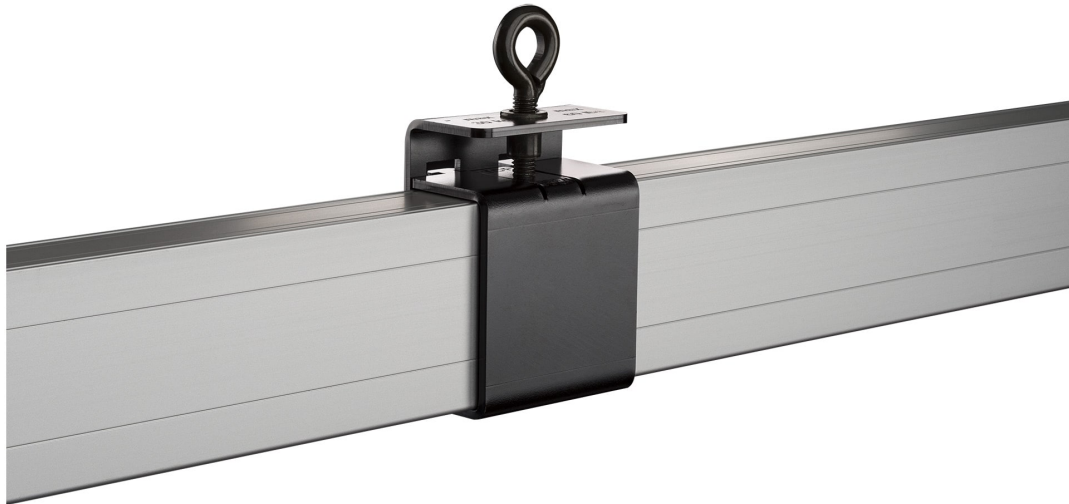

Easy Fly

Projection Screens - Mobile

#BFZ-EF/32 / BFZ-EF/64

Quick mounting suspension bolt with eyelet. EasyFly has been developed especially for flying screen applications and features maximum flexibility. This adapters for Monoblox can be attached quickly and easily at any point. The eyebolt fixes the adapter to the profile, offering professional hanging possibilities.

Profile Sizes

32x32mm (BFZ-EF/32)
64x32mm (BFZ-EF/64)

Max. Load

30 kg/60 lbs.