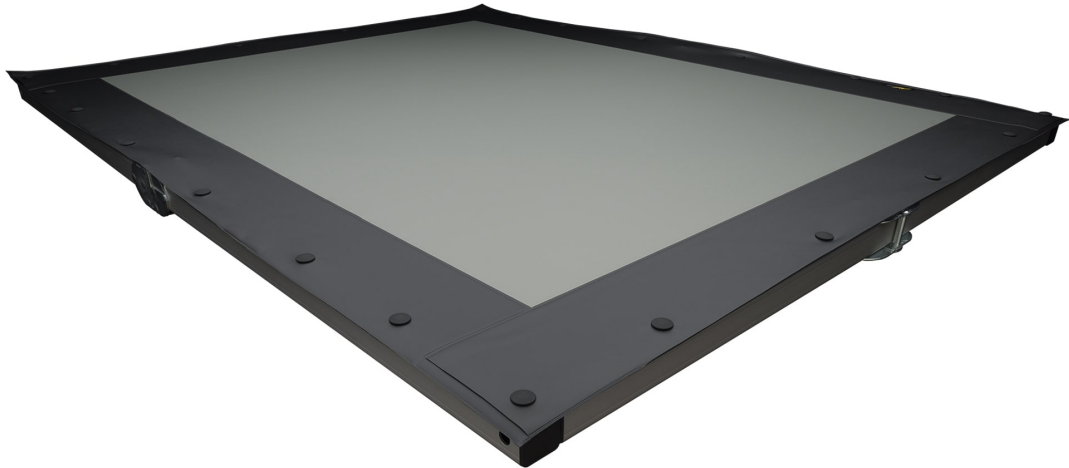

Rear Projection Screen

Projection Screens - Mobile

#Custom

Optional screen for rear projection. Available for AV Stumpfl's fixed and mobile projection screens.

Characteristics

High gain factor, suitable for low power projectors
High brightness at narrow viewing angle
Suitable for low power projectors
Flexible and foldable
Flame retardant and non-aging
Washable with water
Grey translucent
