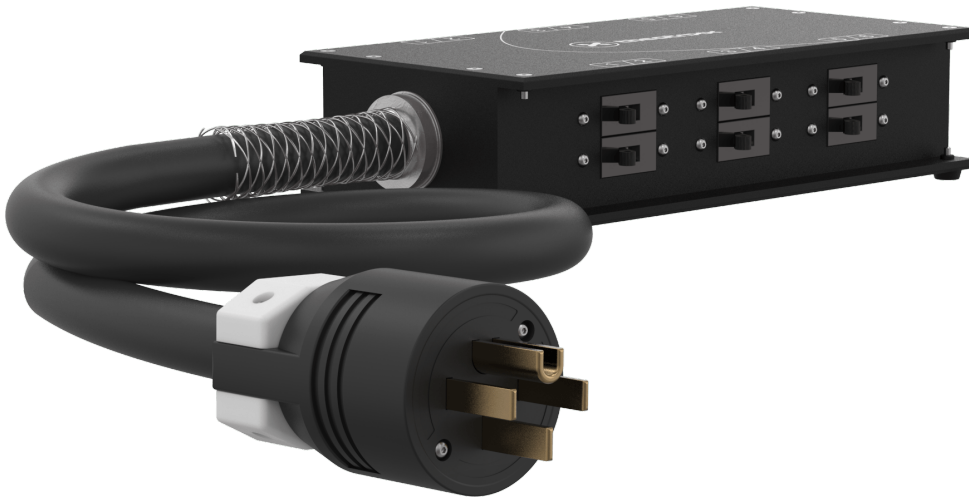

# SB-436T-419AR

Theatrxix

## #SB-436T-419AR

The Theatrxix Stage Box Series was developed to fulfill the needs of temporary power distribution and stage power. The compact size of the robust enclosure and its reduced height allows it to be installed with minimal interference. The top and bottom panel are cut from a solid 1/8" aluminum sheet and are fixed to a robust and is fixed to a robust 0.08" extruded aluminum channel system. This design allows to protect the breakers and connections from surrounding elements. This product can also be adapted for other types of applications. It can be used in conjunction with any standard or custom-built distro.

Input

Connector

14-50P – 0604SOOW – 3'

Thru

Connector

No

Outputs

Connectors

3X 5-20 Duplex  
Doubled on 1x Socapex 19pins (419AR)

**Breakers**

6X 20A 120V Circuits

**Features**

**Enclosure construction**

Robust aluminum housing

**Dimensions**

**Height**