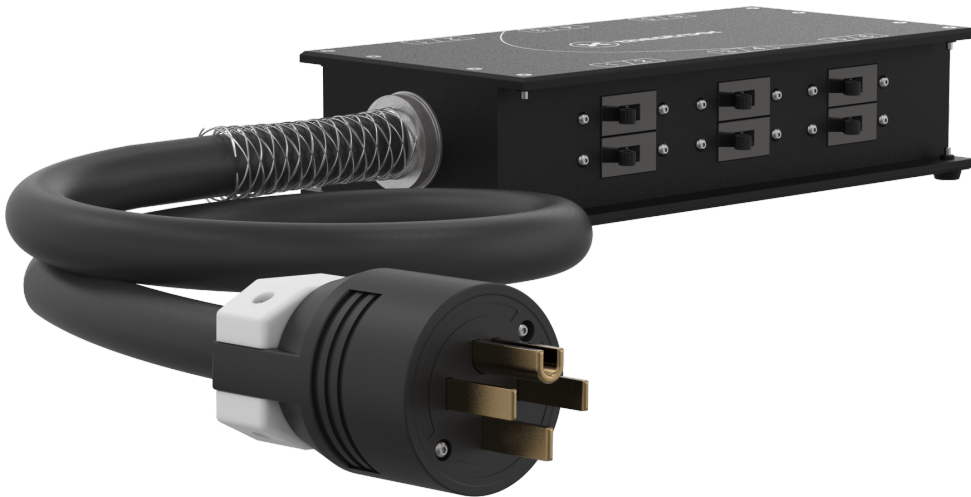

SB-436T-419AR

Theatrxix

#SB-436T-419AR

The Theatrxix Stage Box Series was developed to fulfill the needs of temporary power distribution and stage power. The compact size of the robust enclosure and its reduced height allows it to be installed with minimal interference. The top and bottom panel are cut from a solid 1/8" aluminum sheet and are fixed to a robust and is fixed to a robust 0.08" extruded aluminum channel system. This design allows to protect the breakers and connections from surrounding elements. This product can also be adapted for other types of applications. It can be used in conjunction with any standard or custom-built distro.

Input

Connector

14-50P – 0604SOOW – 3'

Thru

Connector

No

Outputs

Connectors

3X 5-20 Duplex
Doubled on 1x Socapex 19pins (419AR)

Breakers

6X 20A 120V Circuits

Features

Enclosure construction

Robust aluminum housing

Dimensions

Height

76.2 mm (3.00")

Depth

313.09 mm (12.324")

Width

152.4 mm (6.00")

Certifications

DESIGNED & MANUFACTURED
IN CANADA 