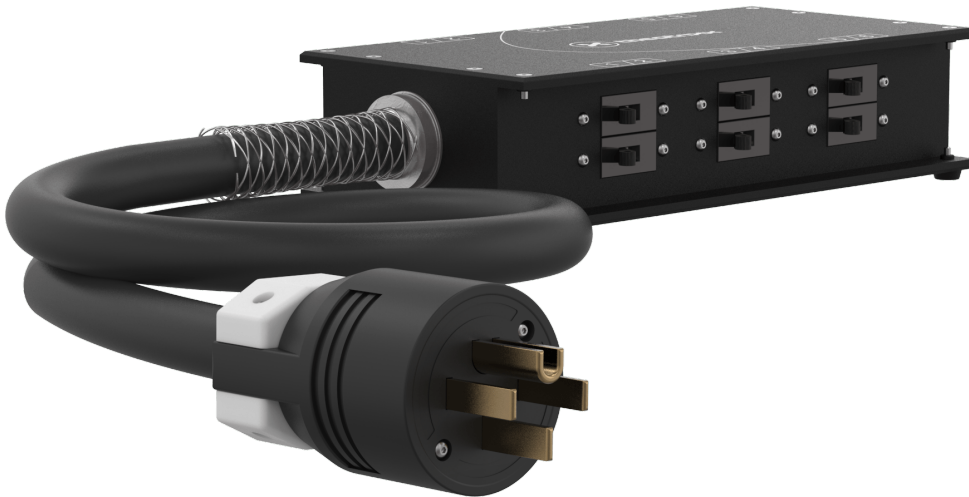

SB-436T-419AR

Theatrxix

#SB-436T-419AR

The Theatrxix Stage Box Series was developed to fulfill the needs of temporary power distribution and stage power. The compact size of the robust enclosure and its reduced height allows it to be installed with minimal interference. The top and bottom panel are cut from a solid 1/8" aluminum sheet and are fixed to a robust and is fixed to a robust 0.08" extruded aluminum channel system. This design allows to protect the breakers and connections from surrounding elements. This product can also be adapted for other types of applications. It can be used in conjunction with any standard or custom-built distro.

Input

Connector

14-50P – 0604SOOW – 3'

Thru

Connector

No

Outputs

Connectors

3X 5-20 Duplex
Doubled on 1x Socapex 19pins (419AR)

Breakers

6X 20A 120V Circuits

Features

Enclosure construction

Robust aluminum housing

Dimensions

Height

76.2 mm (3.00")

Depth

313.09 mm (12.324")

Width

152.4 mm (6.00")

Certifications

DESIGNED & MANUFACTURED
IN CANADA 