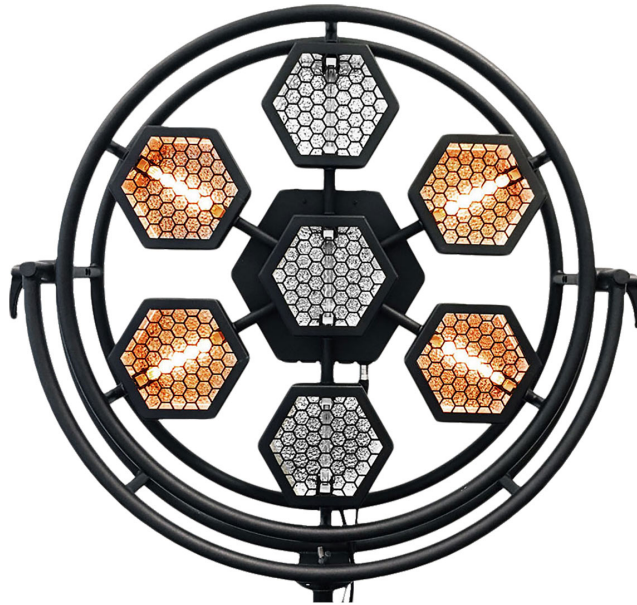

P1 Retro Lamp

Portman Lights

#P1-RETRO

Portman P1 is the first retro lamp which is perfect in every detail and beautiful. It can be used as a part of scenery but also as a strong light source.

Overview

Main features

- Beautiful and high quality
- 7 DMX channels
- Built in dimmers and electronic kit
- 7 x 230W halogen lamps
- 3-PIN and 5-PIN XLR connectors
- Built in backlight display
- Can be easily installed on tripod or hang on clamp

Specifications

Dimensions

85 x 99 x 17 cm

Weight

12,5 kg

**Input Voltage**

230V 50Hz/60Hz

Color temperature

Black (standard)
White
Grey
Gold
Select your own (RAL palette)
*contact us for colors available in stock

Reflector colors

Silver (standard)
Gold
