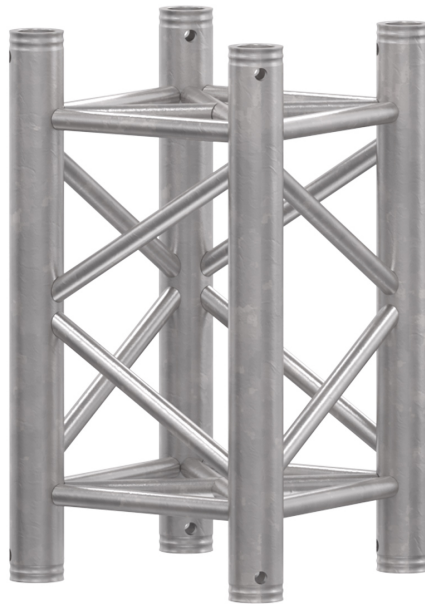

# G34P 0.5m

Trusses

#G34P-0.5

This superior hanging system is ideal for trade shows, shows and the audiovisual industry. The G34P product uses a 3mm thick aluminum tubing to allow for a higher load capacity. It is available in a natural polished finish or with a coating in the color of your choice.

#### Dimensions

290mm X 290mm

#### Length

500mm

#### Main Tube Diameter

50mm