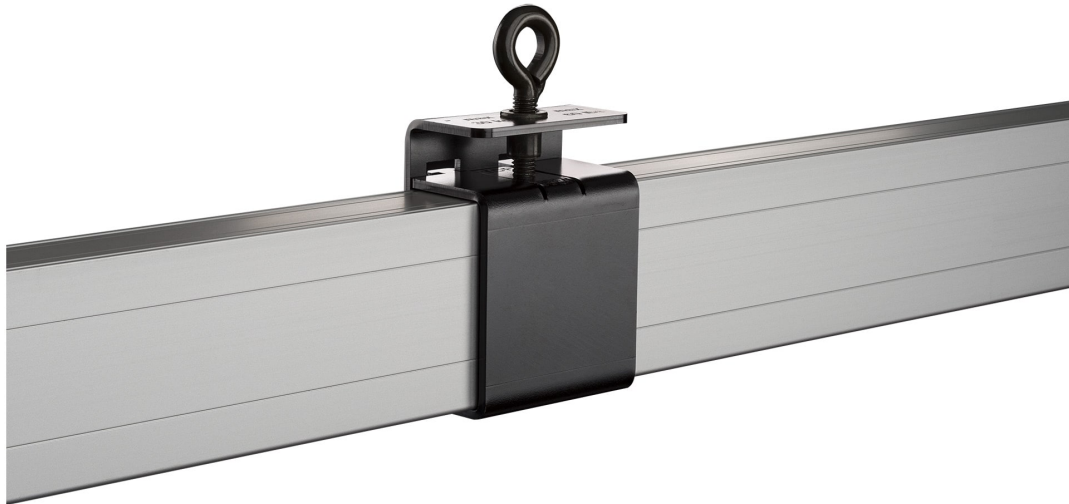

# Easy Fly

Projection Screens - Mobile

---

#BFZ-EF/32 / BFZ-EF/64

Quick mounting suspension bolt with eyelet. EasyFly has been developed especially for flying screen applications and features maximum flexibility. This adapters for Monoblox can be attached quickly and easily at any point. The eyebolt fixes the adapter to the profile, offering professional hanging possibilities.

---

**Profile Sizes**

32x32mm (BFZ-EF/32)  
64x32mm (BFZ-EF/64)

**Max. Load**

30 kg/60 lbs.