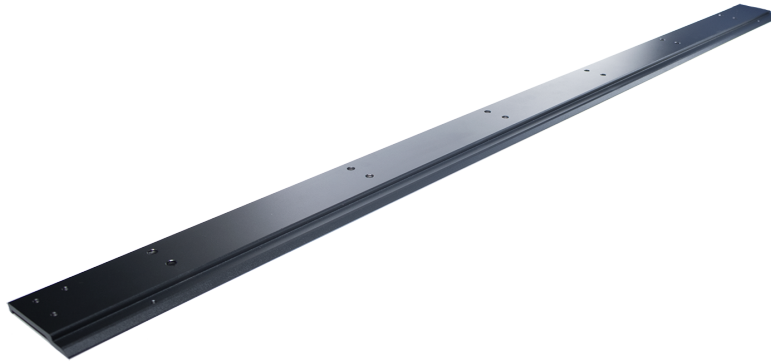

# Wall Mounting Bar 600x3 for UHD series

xVision Install Series

---

#4452-3401

The 600x3 wall mount bar is an accessory for UHD installation screens. The 600x3 means it can accommodate 3 large UHD series panels. This allows the panels to be easily hung on the walls, for a modern and clean look.