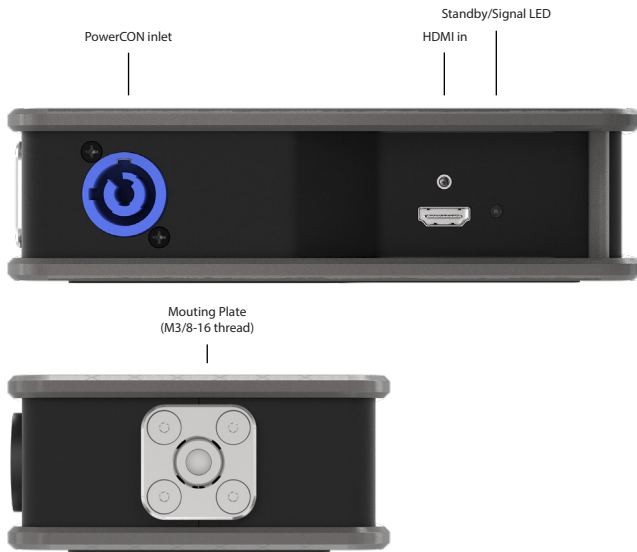

## HDMI to SDI

XVVHDMI2SDI

● SDI ———— (A) starting point

Professional equipment in mission-critical applications is all about reliability and confidence. So we started with a clean sheet, and built what might soon become your most trustworthy piece of equipment.

### Features

- › **Integrated power supply** with locking PowerCON Connector. Never rely on a cluster of wall-warts again.
- › **Built-in convenience AC** outlet to power nearby projector, TV, laptop, small video projector... Power bar to power both the converter and device not required anymore.
- › **Magnetic stacking system** and non-skid rubber pad for tabletop application. Saves at least 10 gaffer tape rolls a year.
- › **Multiple mounting options:** C-Clamp, wall-mount adapter, LCD mount adapter and belt adaptor.
- › **Rugged, Tour-ready and aesthetic enclosure:** The sexiest widget in your tool box, that will keep looking good for years to come.
- › **Plug-n-play operation;** No dials, switches, buttons or menus to fumble with: It just works.
- › Clear and ample status **LED indicators** for quick troubleshooting.
- › **Easy on-the-field identification** with unique color and alphabetic coding system.
- › **Locking HDMI port** prevents accidental disconnection.
- › HDMI input **tested and compatible with Apple** devices.
- › Integrated SDI splitter: **Dual SDI outputs.**
- › Proudly designed and assembled **in Canada.**

### Ordering Information

XVVHDMI2SDI .....	xVision Converter HDMI to SDI	XVV-VM-A .....	xVision Converter Vertical Mount
XVVHDMI2SDIT1 .....	xVision Converter HDMI to SDI True1	MSCB-CS .....	Mega Slim coupler - black with countersunk
XVV-CC1 .....	xVision Converter Carrying case for 1 unit		
XVV-CC2 .....	xVision Converter Carrying case for 2 units		
XVV-CC3 .....	xVision Converter Carrying case for 3 units		

## Connections

Video Input	1 x HDMI 1.2 type A with locking system
Video Output	2 x 3G/HD/SD SDI BNC