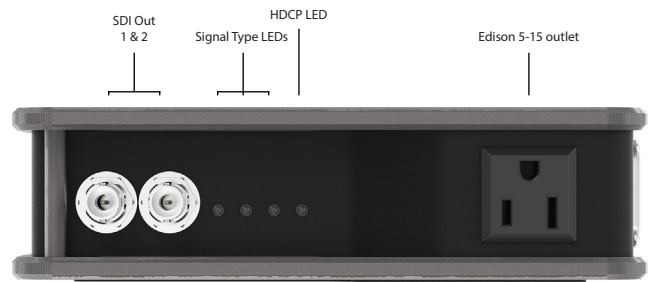

Overview

Connections

Video Input	1 x HDMI 1.2 type A with locking system
Video Output	2 x 3G/HD/SD SDI BNC

Supported Signals

3G Format Support	1080p50, 1080p59.94, 1080p60.
HD Format Support	720p50, 720p59.94, 720p60, 1080i50, 1080i59.94, 1080i60, 1080p23.98, 1080PsF23.98, 1080p24, 1080PsF24, 1080p25, 1080PsF25, 1080p29.97, 1080PsF29.97, 1080p30, 1080PsF30
SD Format Support	525/23.98 NTSC, 525/29.97 NTSC.625/25 PAL
SDI Video Sampling	4:2:2 and 4:4:4
SDI Audio Sampling	Sample rate of 48 kHz and 24 bit
SDI Color Space	YUV and RGB
SDI Auto Switching	Automatically detects incoming signal format
SMPTE Standards	425M Level A & B, 424M Level A, 292M, 259M

Physical Specifications

Height	50 mm (1.97 in)
Depth	180 mm (7.08 in)
Width	107 mm (4.21 in)
Weight	1 kg (2.2 lbs)
Alternate Form Factor	Also available as a Reversible Module

Environmental Specifications

Relative Humidity	0% to 90% non-condensing
Operating Temperature	0-40 °C

Power Requirements

Power Supply	Built-in power supply PowerCON input Edison Nema 5-15 output (loop-thru)
Power Consumption	15W
Voltage Range	100-120V, 50-60Hz (100-240V, 50-60Hz available with PowerCON True1)
Courtesy Outlet	Max 10A, same voltage as input

In the Box

xVision Converter HDMI to SDI
AC Mains to PowerCON cable (1.5m, specify plug type at ordering)

Certifications & Compliance

This device complies with the following international standards