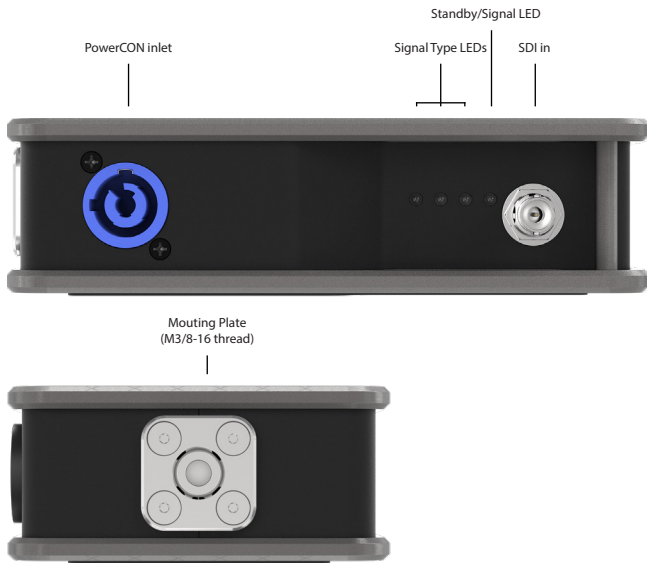

Specifications

Overview

Connections

Video Input	1 x 3G/HD/SD SDI BNC
Video Output	1 x HDMI 1.2 type A with locking system 2 x 3G/HD/SD SDI BNC

Supported Signals

3G Format Support	1080p50, 1080p59.94, 1080p60.
HD Format Support	720p50, 720p59.94, 720p60, 1080i50, 1080i59.94, 1080i60, 1080p23.98, 1080PsF23.98, 1080p24, 1080PsF24, 1080p25, 1080PsF25, 1080p29.97, 1080PsF29.97, 1080p30, 1080PsF30
SD Format Support	525/23.98 NTSC, 525/29.97 NTSC.625/25 PAL.
SDI Video Sampling	4:2:2 and 4:4:4
SDI Audio Sampling	Sample rate of 48 kHz and 24 bit.
SDI Color Space	YUV and RGB
SDI Auto Switching	Automatically detects incoming signal format.
SMPTE Standards	425M Level A & B, 424M Level A, 292M, 259M

Physical Specifications

Height	50 mm (1.97 in)
Depth	180 mm (7.08 in)
Width	107 mm (4.21 in)
Weight	1 kg (2.2 lbs)
Alternate Form Factor	Also available as a Reversible Module

Environmental Specifications

Relative Humidity	0% to 90% non-condensing
Operating Temperature	0-40 °C

Power Requirements

Power Supply	Built-in power supply PowerCON input Edison Nema 5-15 output (loop-thru)
Power Consumption	15W
Voltage Range	100-120V, 50-60Hz (100-240V, 50-60Hz available with PowerCON True1)
Courtesy Outlet	Max 10A, same voltage as input

In the Box

xVision Converter SDI to HDMI
AC Mains to PowerCON cable (1.5m, specify plug type at ordering)

Certifications & Compliance

This device complies with the following international standards