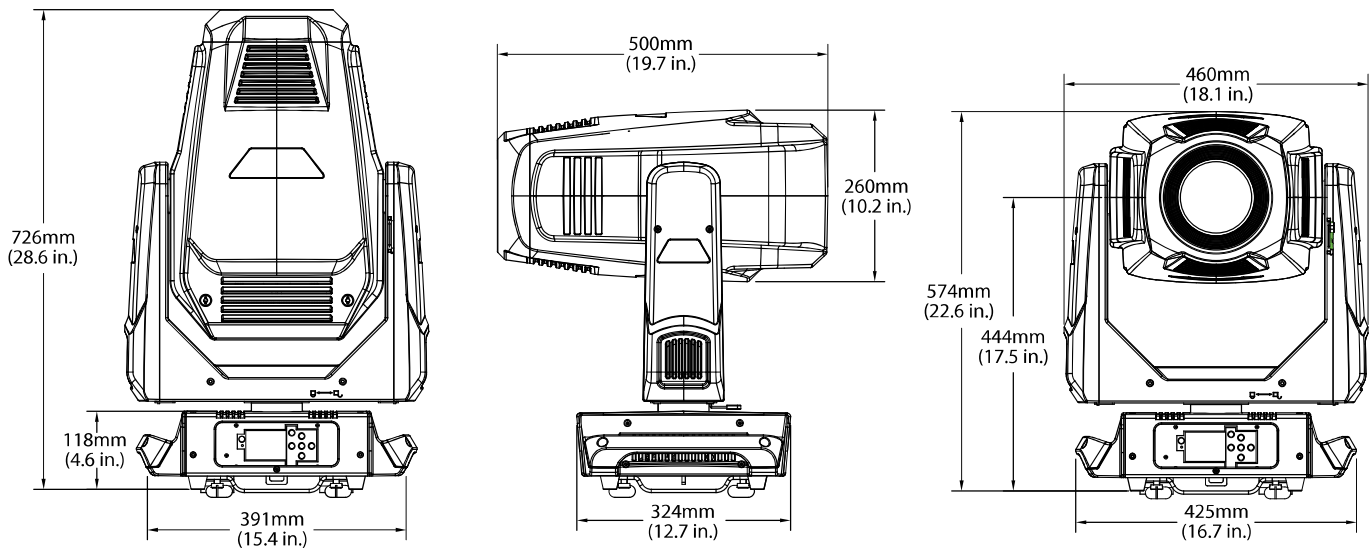

SolaSpot 1000

Technical Data Sheet

Features

Modular Construction	Pan - 540°
Fast Service Design	Tilt - 265°
Electronic Cooling System Control	Max Speed Pan- 360° (seconds)- 2.27
LED Type - 440W Bright White Engine	Max Speed Tilt- 180° (seconds)- 1.31
LED Hours- 70% Luminous output 50,000 hours	Full Color LCD Display W/ Battery Mode
Active Thermal Control	5-Pin DMX/RDM Connector
Fan Modes - Standard / Continuous / Studio	Ethernet In and Passive Thru
RDM Compatible	PowerCON TRUE1 Connector
Control Options - DMX 512 / RDM / Art-Net	Pan and Tilt Locks
DMX Channels - 39	Road Case Included (Single)

7 + Open
Metal GOBO's

- 1- Seashells
- 2- Crescents
- 3- Abstract
- 4- Fracture
- 5- Verdure
- 6- Shatter
- 7- Tunnel

Gobo Dimensions

∅ { O.D.- 30mm (1.18 in)
Image Area- 25mm (.98 in)

Electrical

Input Power Rating- AC 100V - 240V 50/60 Hz

7-2.9 Amps

Auto Switching Power Supply

Db(A)- 38

Dimensions / Physical

Fixture Dimensions

Fixture Weight	28.6 Kg (63 Lbs.)
Packing Gross / Shipping Weight	68 Kg (150 Lbs.)
Shipping Dimensions (L x W x H)	584 x 610 x 940 mm 23 x 24 x 37 in.
Min Distance to Flammable Objects	0.5m (1.64 ft.)
Min Distance to Lighted Objects	1.5m (4.9 ft.)
Operating Temperature	0 - 45° C (32 - 113° F)
Storage Temperature	-20 - 60° C (0 - 140° F)
Compliance Approvals	CE, ETL