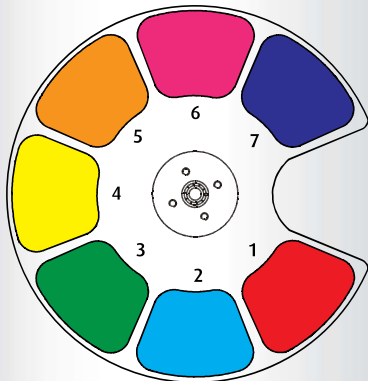

SolaSpot 1000

Technical Data Sheet

Features

Modular Construction	Pan - 540°
Fast Service Design	Tilt - 265°
Electronic Cooling System Control	Max Speed Pan- 360° (seconds)- 2.27
LED Type - 440W Bright White Engine	Max Speed Tilt- 180° (seconds)- 1.31
LED Hours- 70% Luminous output 50,000 hours	Full Color LCD Display W/ Battery Mode
Active Thermal Control	5-Pin DMX/RDM Connector
Fan Modes - Standard / Continuous / Studio	Ethernet In and Passive Thru
RDM Compatible	PowerCON TRUE1 Connector
Control Options - DMX 512 / RDM / Art-Net	Pan and Tilt Locks
DMX Channels - 39	Road Case Included (Single)

Optical

Fixed Color Wheel

- 1- Red
- 2- Blue
- 3- Green
- 4- Yellow
- 5- Orange
- 6- Purple
- 7- Dark Blue

- Linear CMY / CTO
- Lens Defog System
- Iris
- Zoom- 11 to 48 degrees
- Auto-Focus Function
- Rotating Animation
- Light Frost
- 4 Facet Linear Prism

Photometrics

Lumens -	18,000
CRI -	>70
Color Temperature-	7000K

Rotating Gobo Wheel

6 + Open
Glass Lithos

- 1- Strikes
- 2- Triangles
- 3- Woven
- 4- Crosshatch
- 5- Technowedge
- 6- Shower

Fixed Gobo Wheel

7 + Open
Metal GOBO's

- 1- Seashells
- 2- Crescents
- 3- Abstract
- 4- Fracture
- 5- Verdure
- 6- Shatter
- 7- Tunnel

Gobo Dimensions

∅ { O.D.- 30mm (1.18 in)
Image Area- 25mm (.98 in)

Electrical

Input Power Rating- AC 100V - 240V 50/60 Hz