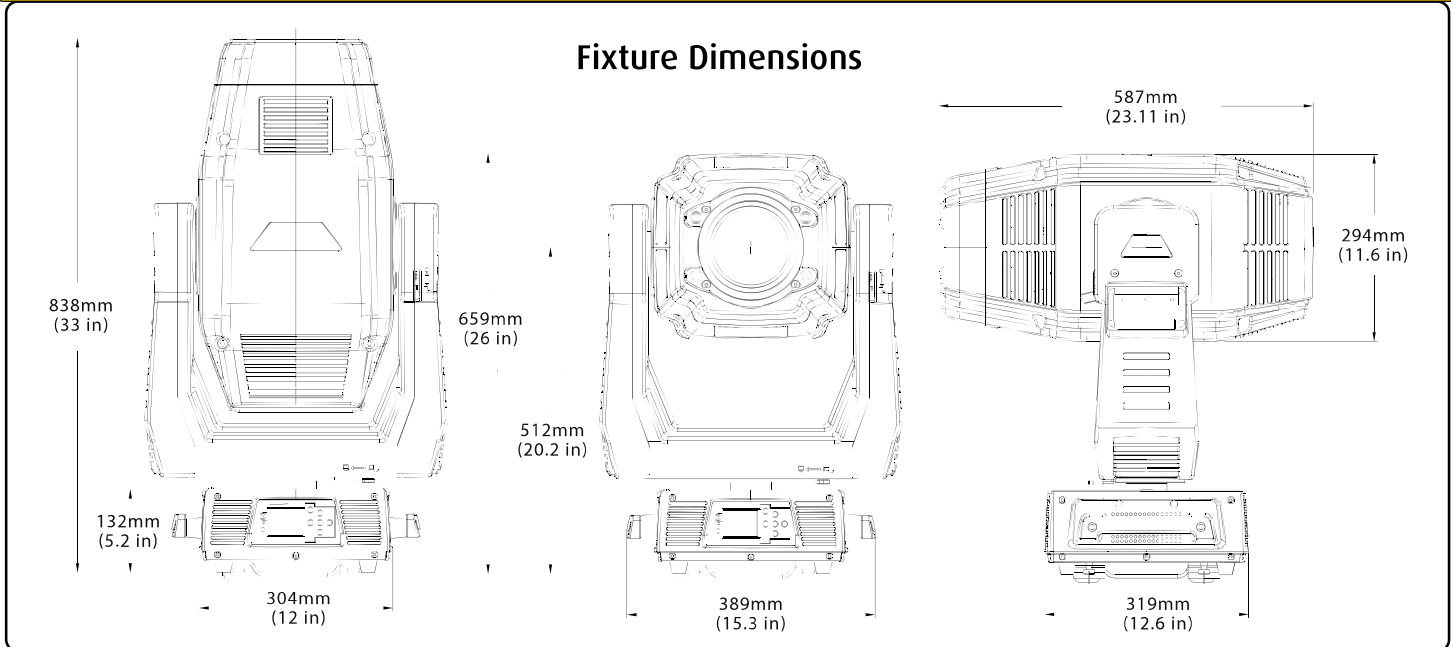

Rotating Gobo Wheel 2

6 + Open

- 1- Strikes
- 2- Triangles
- 3- Woven
- 4- Dense Foliage
- 5- Ice
- 6- Tunnel

Gobo Dimensions \varnothing { 0.D.- 30mm (1.18 in)
Image Area- 25mm (.98 in)

Photometrics

Ultra-Brite

Dimensions / Physical

Fixture Weight	42 Kg (92 Lbs.)
Packing Gross / Shipping Weight	85 Kg (187 Lbs.)
Shipping Dimensions (L x W x H)	749 x 521 x 953 mm 29.5 x 20.5 x 37.5 in.
Min Distance to Flammable Objects	0.5m (1.64 ft.)
Min Distance to Lighted Objects	1.5m (4.9 ft.)
Operating Temperature	0 - 45° C (32 - 113° F)
Storage Temperature	-20 - 60° C (0 - 140° F)
Compliance Approvals	CE, ETL