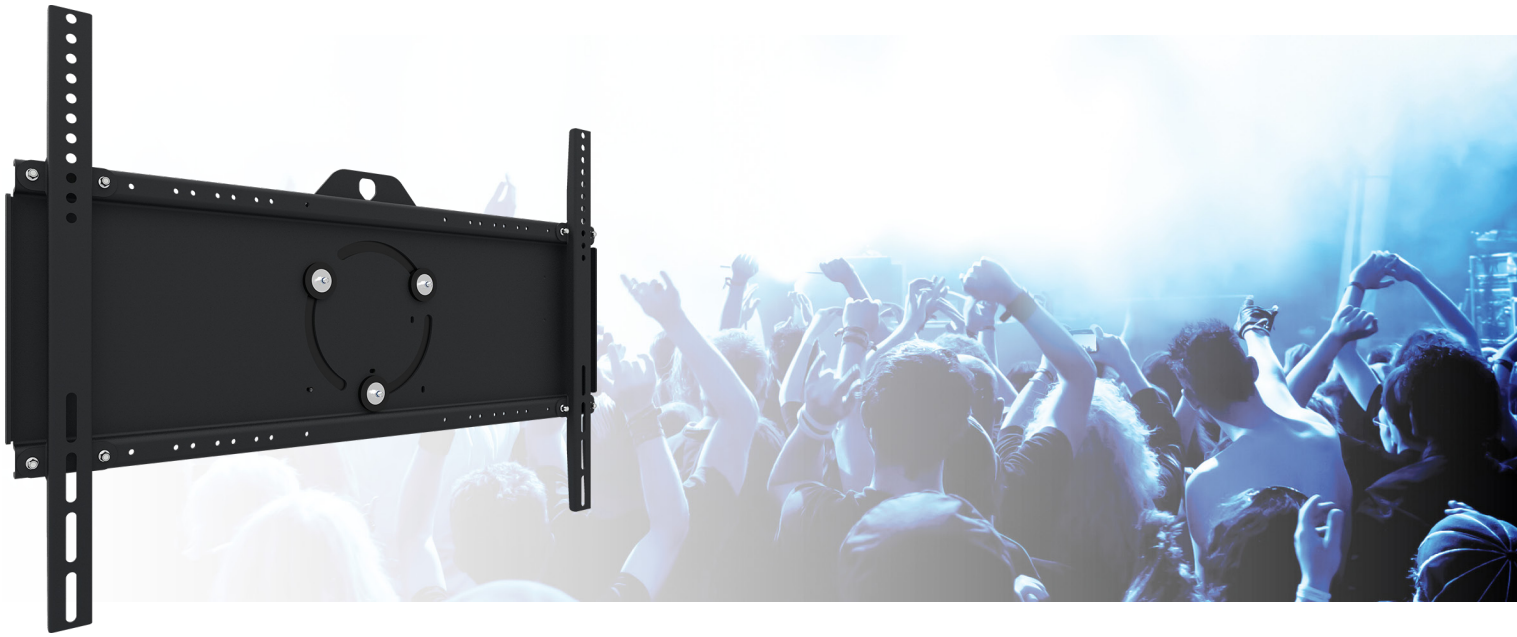

Universal rental mount

052.5070 VESA mount incl. rotation with three-point coupling

This universal rental mount with rotation function allows the screen to be installed to the stand, truss and wall. The rotation function allows the screen to easily from landscape to portrait, after which the screen can be fastened in the preferred position. The mount is delivered excluding a padlock, which should be added separately.

Universal rental mount

Features

Weight: 12.00 kg

Colour: Black

Maximum load: 160 kg

Screen position: Landscape, Portrait

Type bracket/interface: Universal

Rotation: 90°

Range bracket/interface: Max. 800 x 600 mm

Mounting system: Three-point coupling

Other information: not suitable in combination with the 063.0465