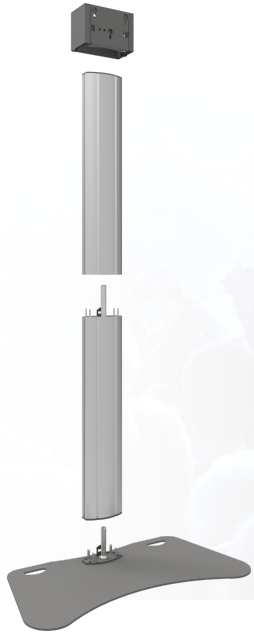

Divisible stand max. 90 inch

062.3000 Fully divisible stand for flat panels up to 90 inch, 85 kg, single construction

The SmartMetals fully divisible stand is particularly suitable for rental applications. Due to the stand being divided in 4 parts: the base plate, the column in two parts of 95cm and the stand head, the stand and the screen can be transported compact in a flightcase. Furthermore this stand has three separate cable ducts, the screen can be protected from theft by means of a padlock and it can be installed without using any tools. A screen mount with three point coupling bolts should be added, which can be chosen by looking at the weight and mounting pattern of the screen.

Divisible stand max. 90 inch

Features

Maximum length: 1900 mm

Weight: 67.00 kg

Colour: Dark grey, Aluminium

Maximum load: 85 kg

Screen position: Landscape, Portrait

Inch range: max. 90 inch

Mobile / fixed: Fixed

Height adjustment: Manual

Bracket/interface: Excluded

Type bracket/interface: Three-point coupling

Mounting system: Three-point coupling

Cable duct: 15, 35, 15 mm Ø