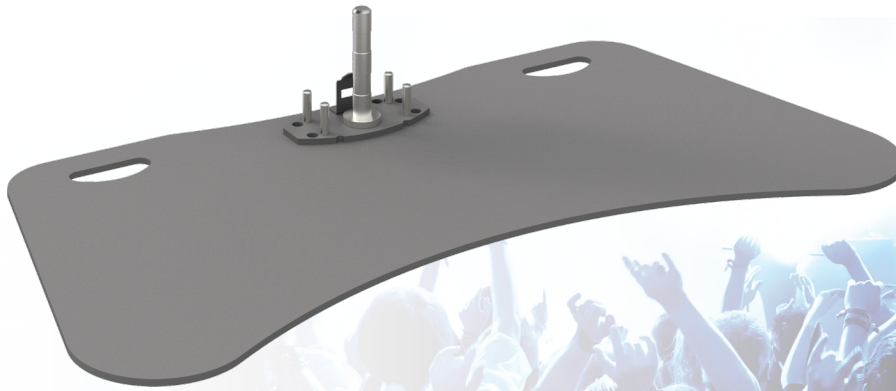

Base plate max. 65 inch

## **063.3010** Base plate up to 90 inch, 85 kg, single construction (with pin)

For the customer who wishes to be flexible with the SmartMetals stands it is possible to exchange base plates.

Base plate max. 65 inch

## Features

**Weight:** 34.40 kg  
**Colour:** Dark grey

**Maximum load:** 85 kg  
**Mobile / fixed:** Fixed