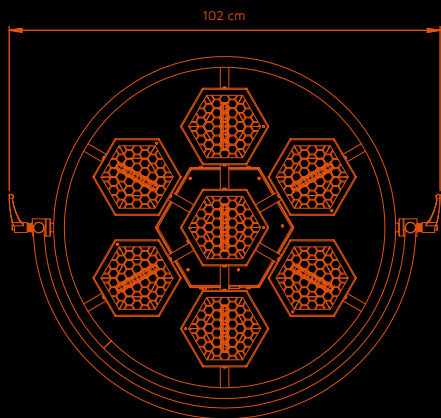

P1 EVO LUTION OF LIGHT

Power consumption	max 340 W	DMX Channles	6 modes (13-77 CH)
Input voltage	110-240V (50-60Hz) auto switch power through	Control interfaces	XLR 5-PIN (in/out) W-DMX option
Colour temperature	1600-3200 K RGBW	Control features	RDM, macros, 16-bit dimming and colour mixing
CRI	>90		