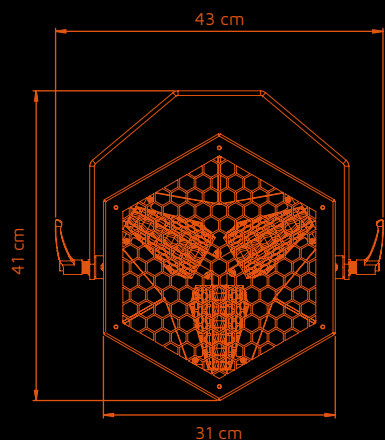

P3 EVO LUTION OF LIGHT

Power consumption

max 210 W

DMX Channles

6 modes (9-47 CH)

Input voltage

**110-240V (50-60Hz)
auto switch
power through**

Control interfaces

**XLR 5-PIN (in/out)
W-DMX option**

Colour temperature

**1600-3200 K
RGBW**

Control features

**RDM, macros,
16-bit dimming
and colour mixing**

CRI

>90

**ALL YOU LOVE FROM THE PAST
ALL YOU WANT FROM THE FUTURE**